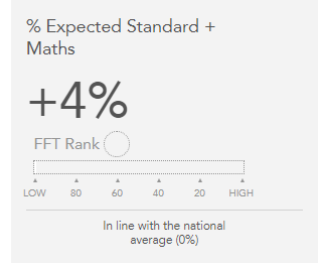

KS1 Progress 2017

26 matched pupils

KS1 Disadvantaged Maths – In line with National